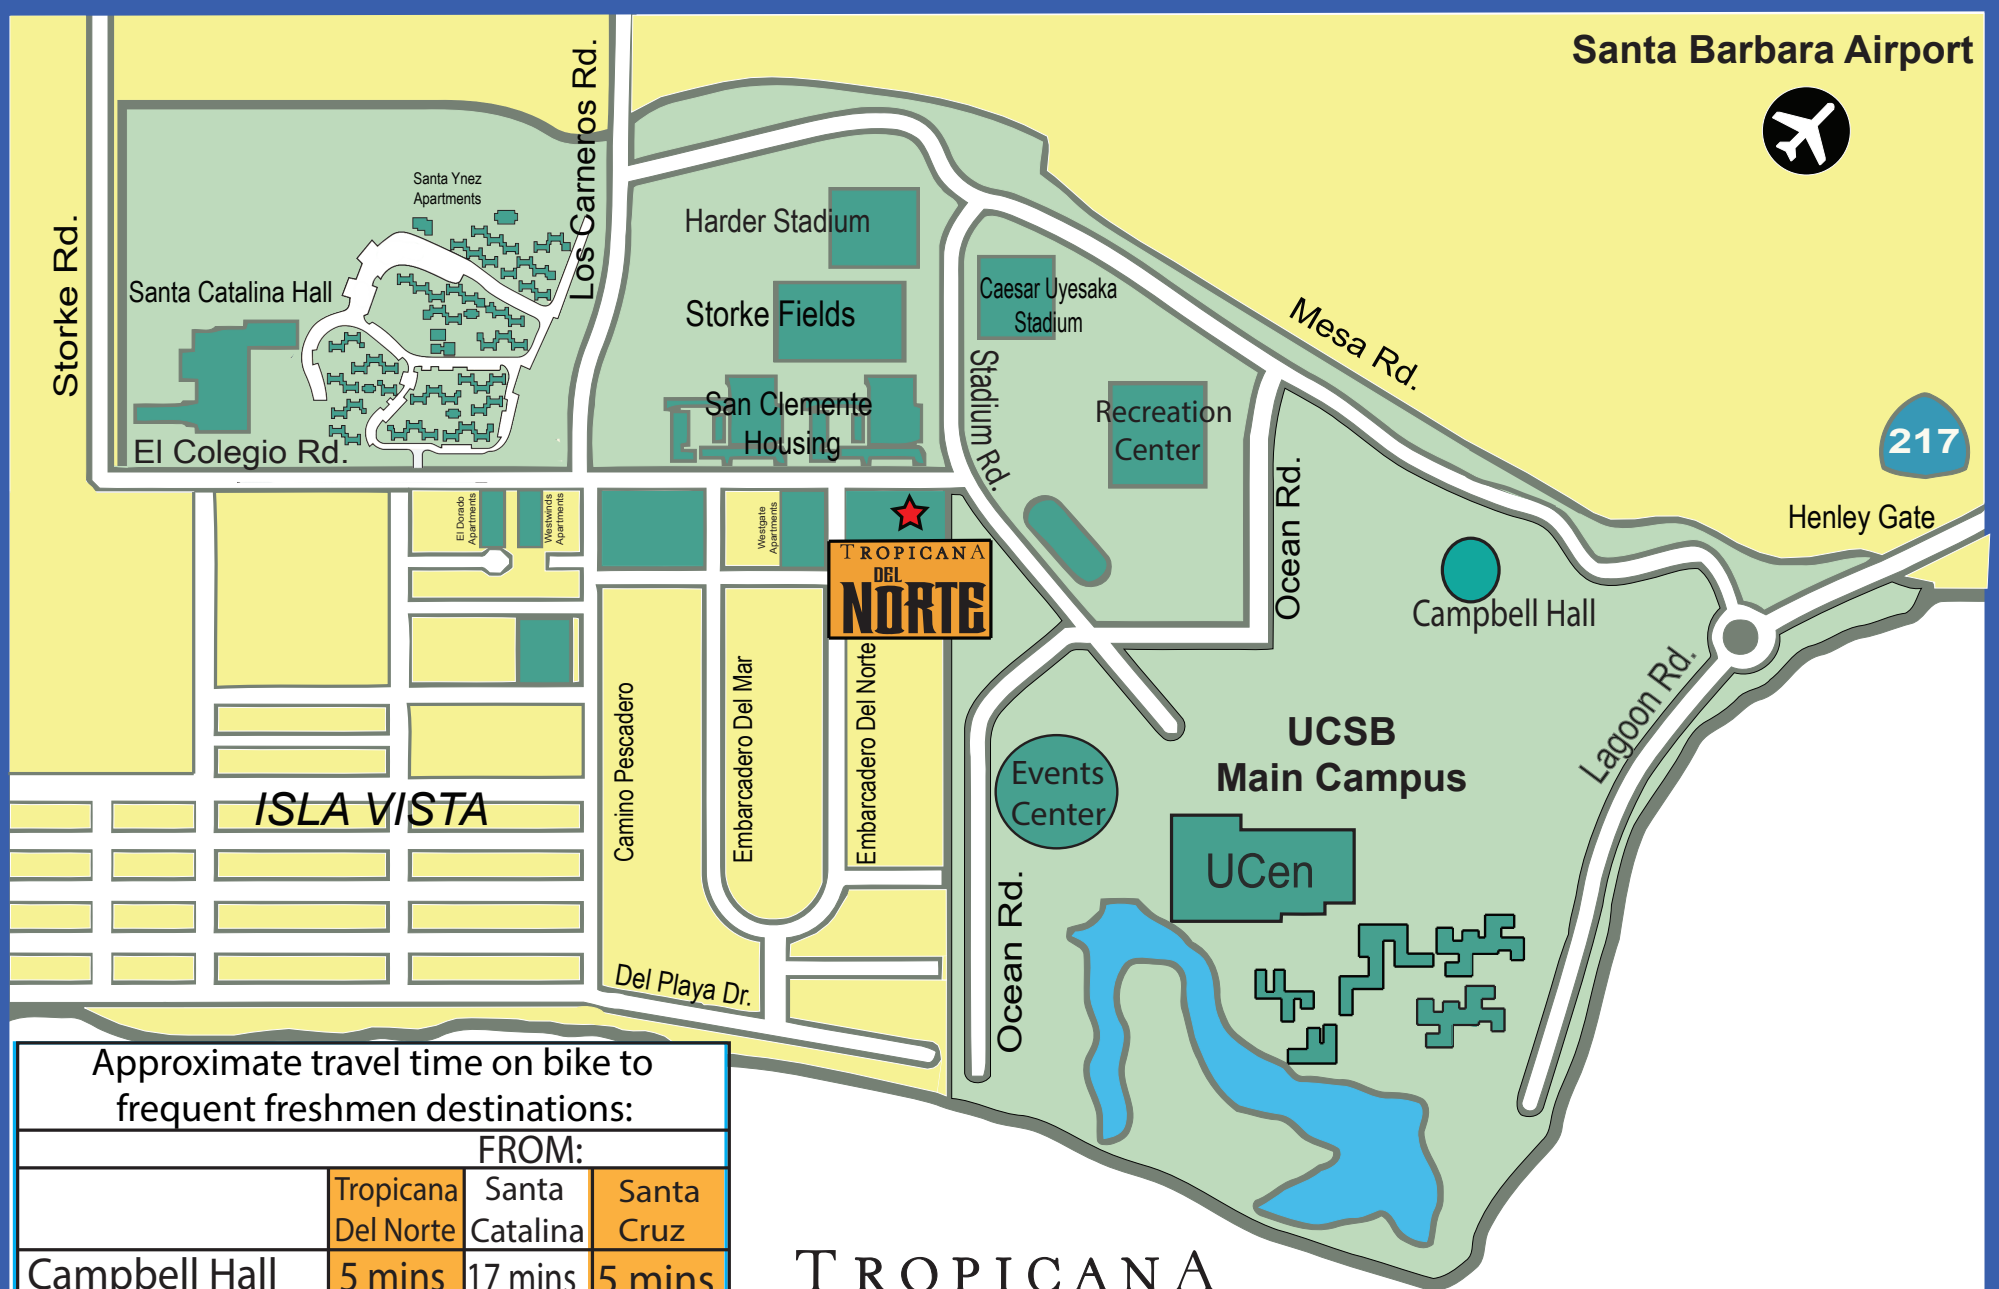

Santa Barbara Airport

Approximate travel time on bike to frequent freshmen destinations:

FROM:

	Tropicana Del Norte	Santa Catalina	Santa Cruz
Campbell Hall	5 mins	17 mins	5 mins
Rec Cen	4 mins	15 mins	10 mins
Storke Tower	5 mins	15 mins	5 mins
I.V. Theater	2 mins	13 mins	10 mins
Freebirds	2 mins	13 mins	10 mins
Santa Catalina	10 mins	—	15 mins
Santa Cruz	15 mins	15 mins	—

TROPICANA DEL NORTE

Residence Hall Living for UCSB Students

6525 El Colegio Road

(805) 968-0351

www.tropicanadelnorte.com